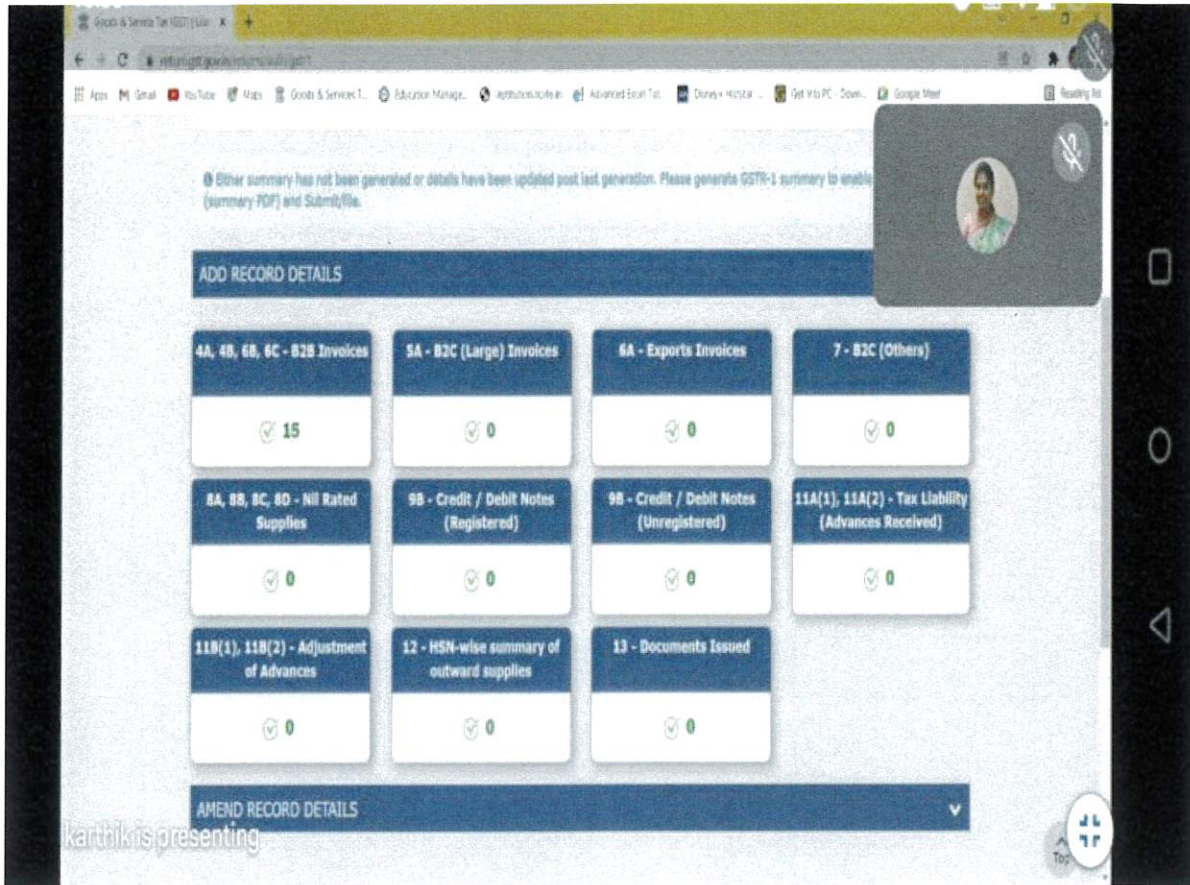

ETHIRAJ COLLEGE FOR WOMEN (Autonomous)
Chennai – 600 008

GST

S. Manjowria

PRINCIPAL
ETHIRAJ COLLEGE FOR WOMEN
(AUTONOMOUS)
CHENNAI-600 008.